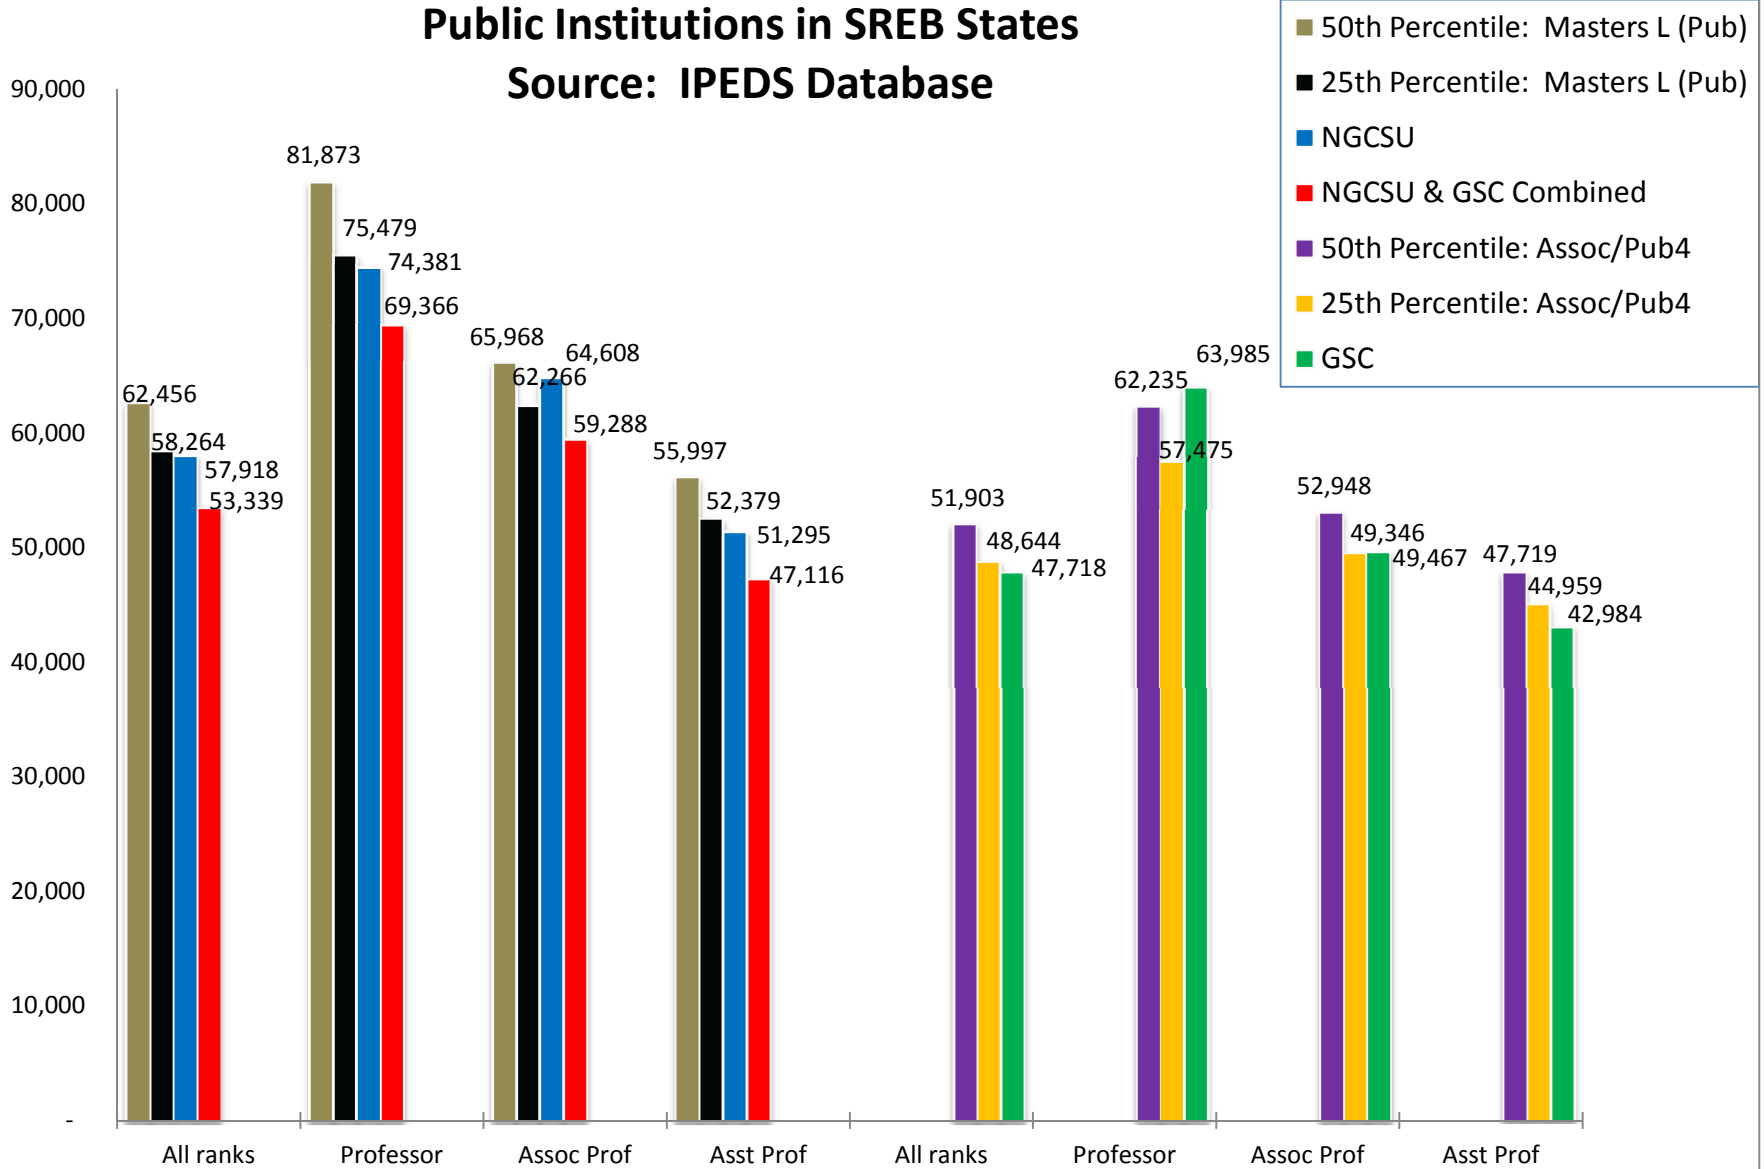

Average Faculty Salaries (Fall 2011) by Carnegie Classification

Public Institutions in SREB States

Source: IPEDS Database

Carnegie Classification: Masters L (Public only)

Assoc/Pub4