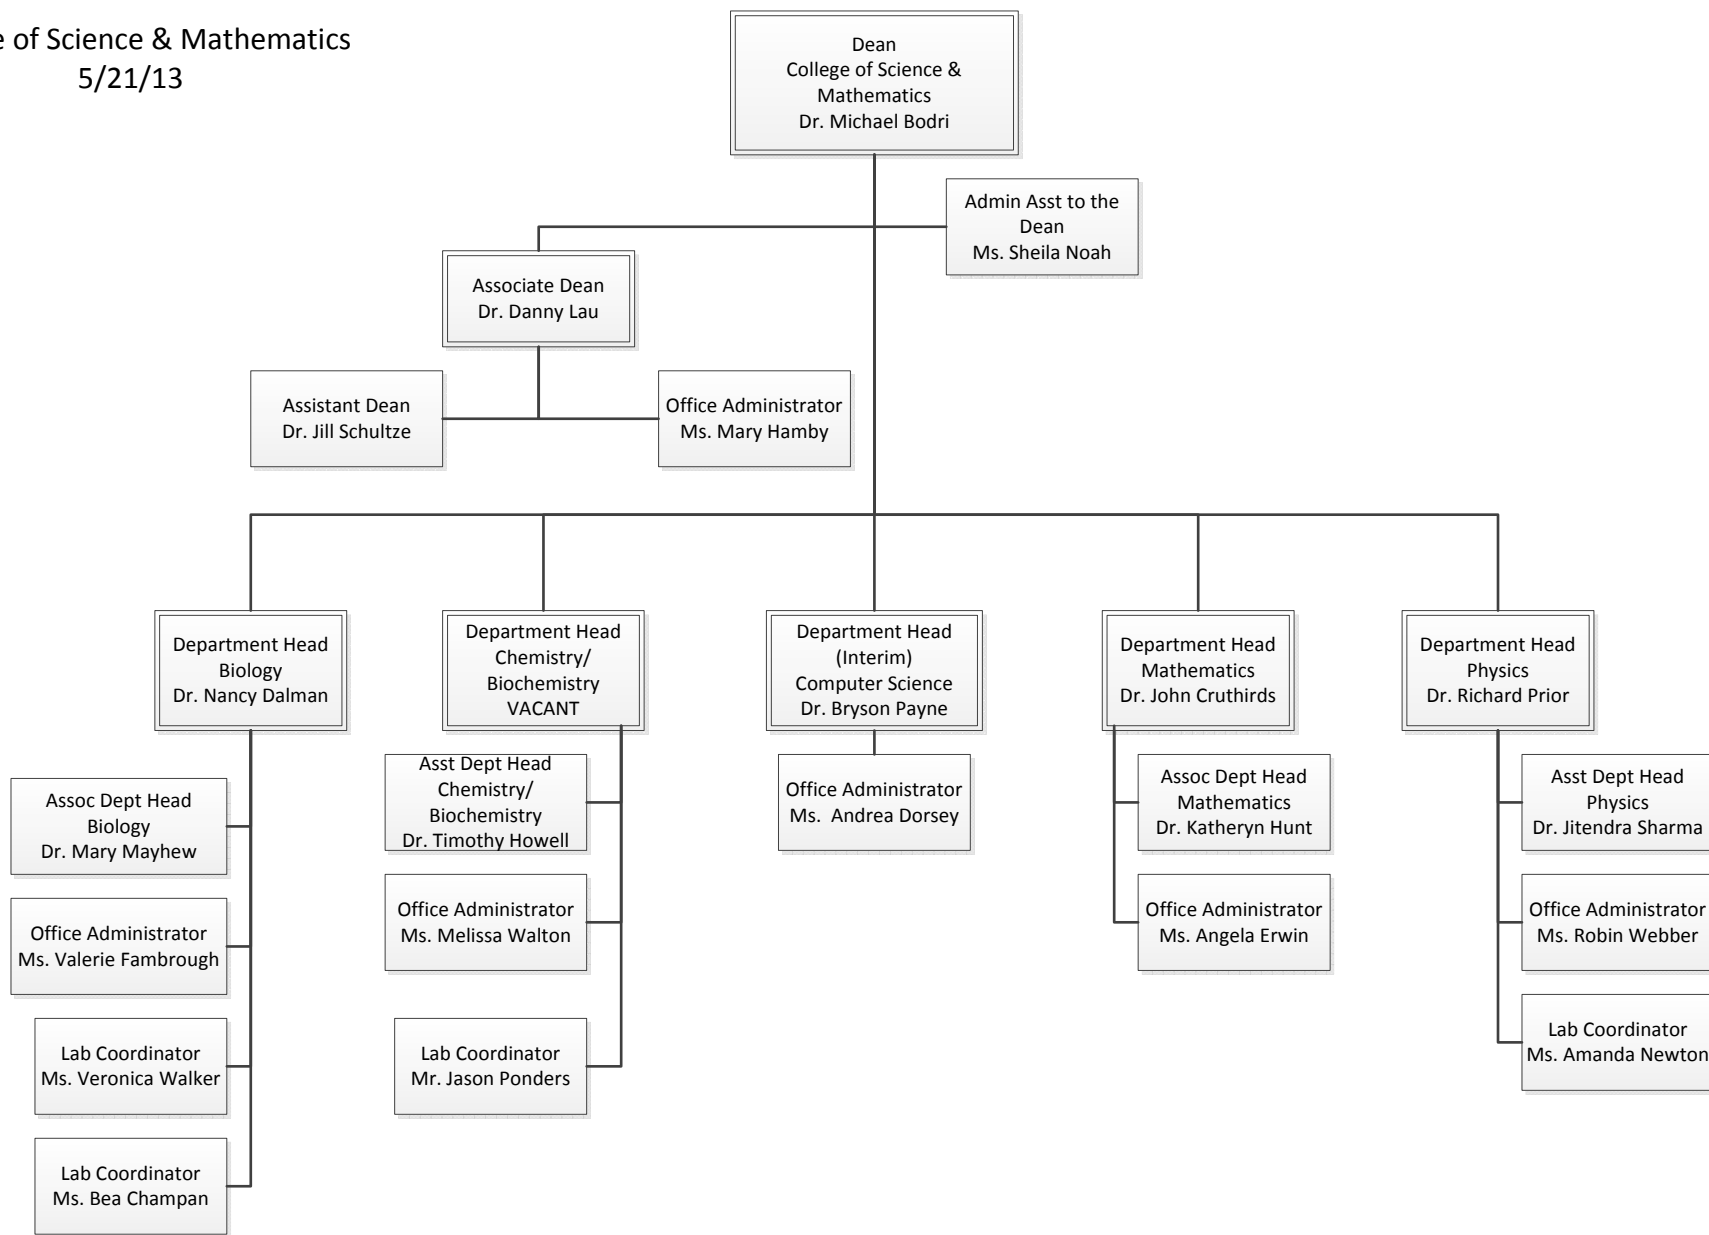

President
5/18/13

Provost
5/29/13

Sr. VP Academic Affairs & Provost
Dr. Patricia Donat

Assistant to the Provost
Ms. Melissa Adams

College of Arts & Letters
5/21/13

College of Education
5/21/2013

College of Health Sciences &
Professions
5/21/2013