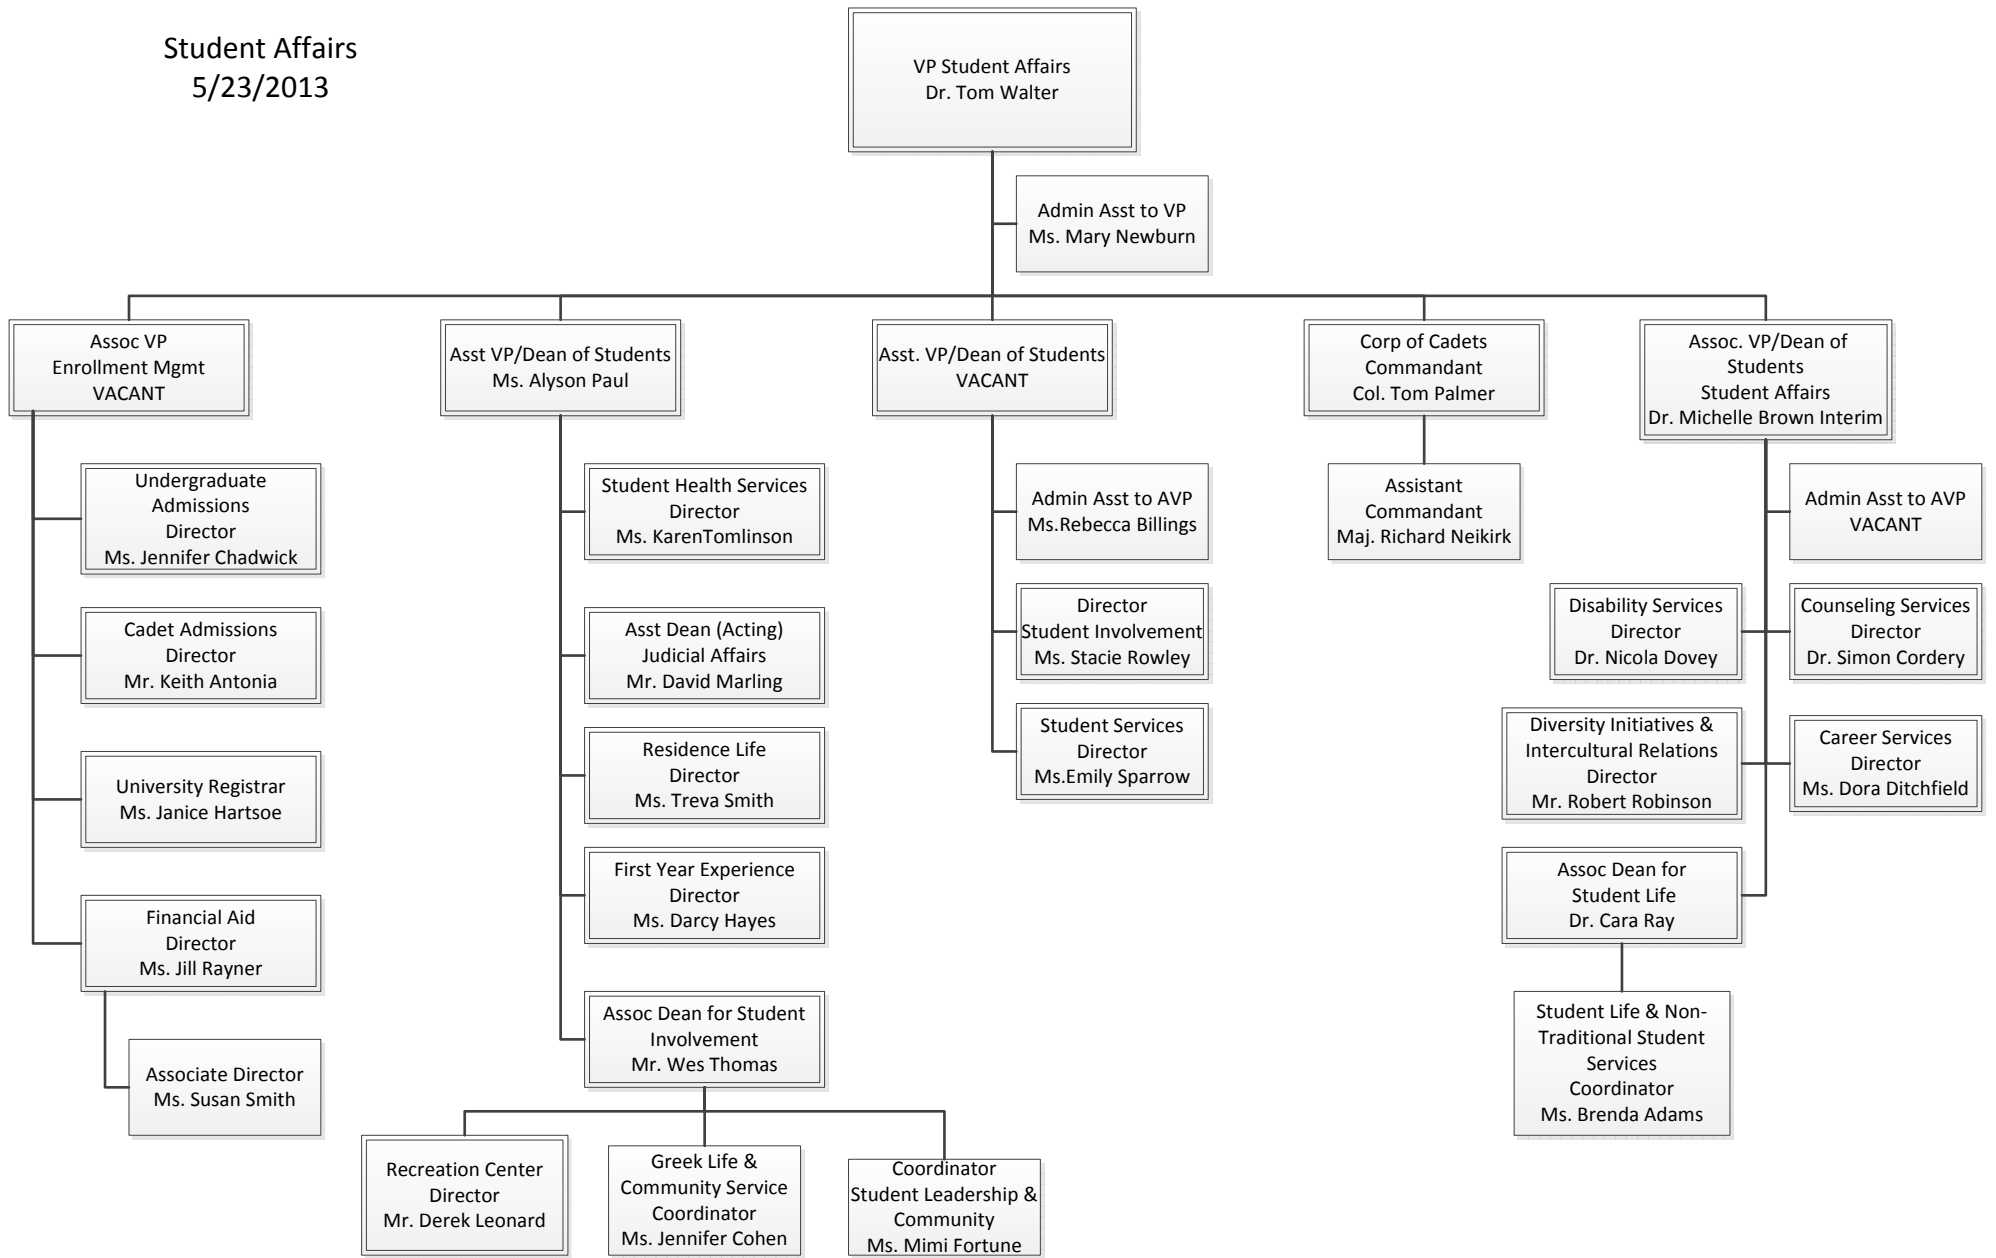

Student Affairs
5/23/2013