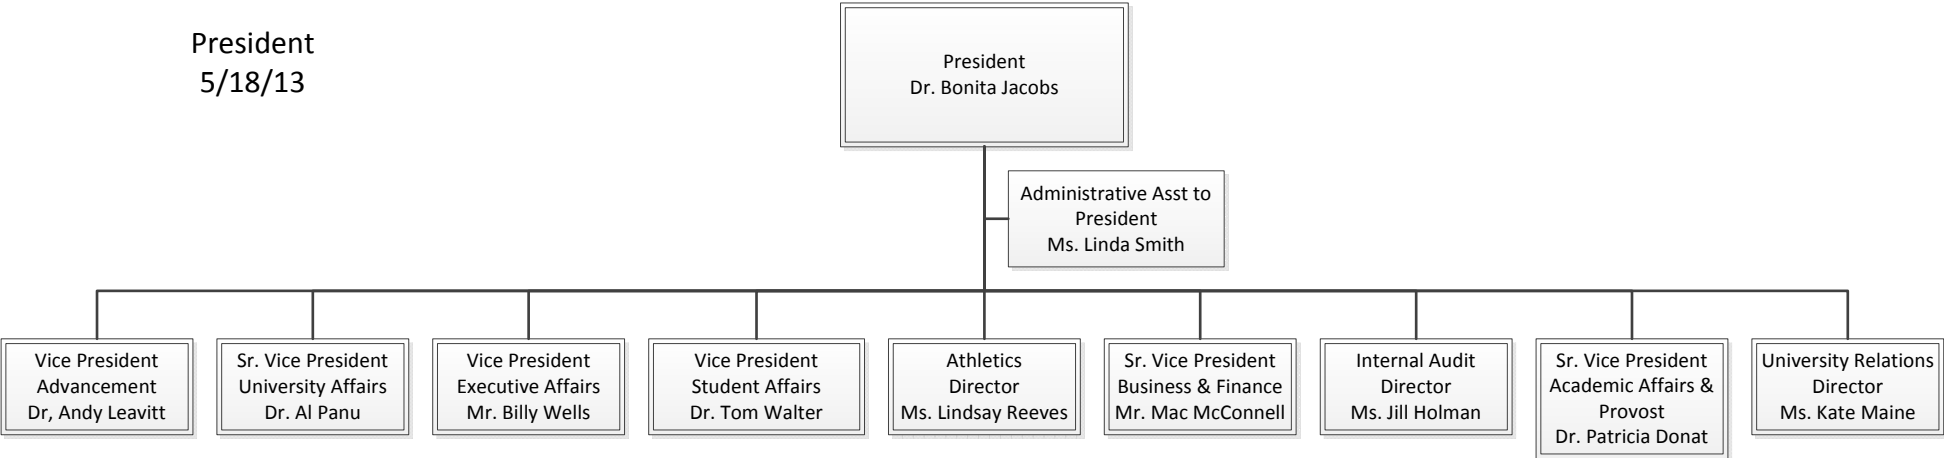

President
5/18/13

Provost
5/29/13

Sr. VP Academic Affairs & Provost
Dr. Patricia Donat

Assistant to the Provost
Ms. Melissa Adams

College of Arts & Letters
5/21/13

College of Education
5/21/2013

College of Health Sciences &
Professions
5/21/2013