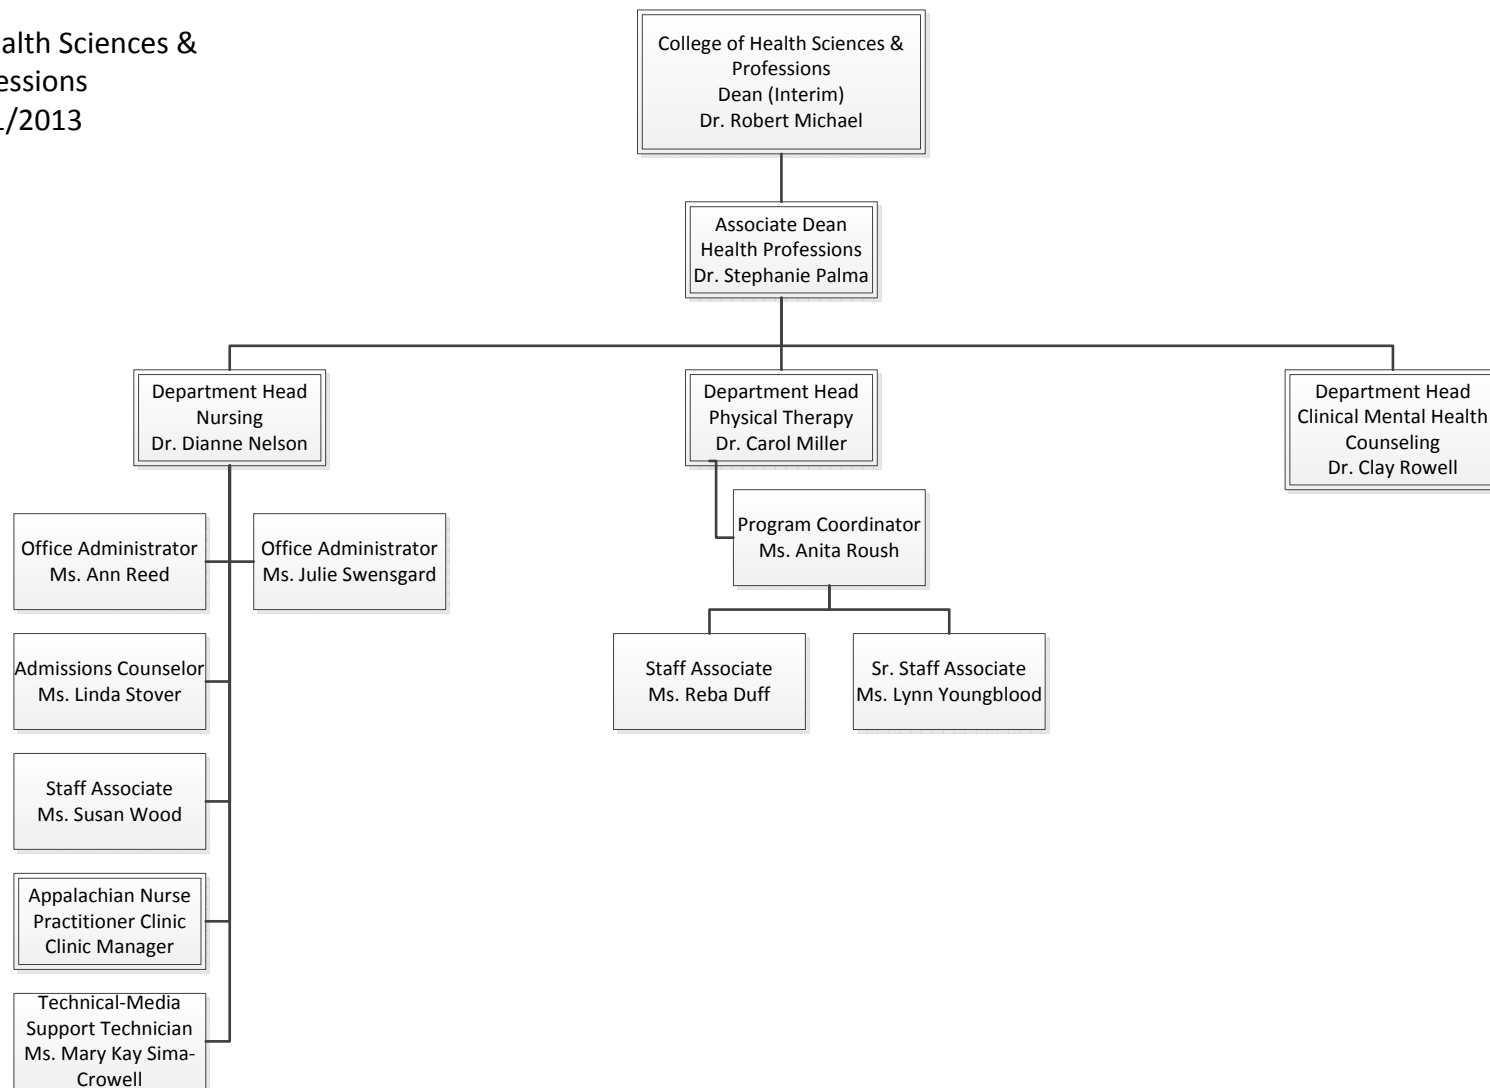

President
5/18/13

Provost
5/29/13

Sr. VP Academic Affairs & Provost
Dr. Patricia Donat

Assistant to the Provost
Ms. Melissa Adams

College of Arts & Letters
5/21/13

College of Education
5/21/2013

College of Health Sciences &
Professions
5/21/2013