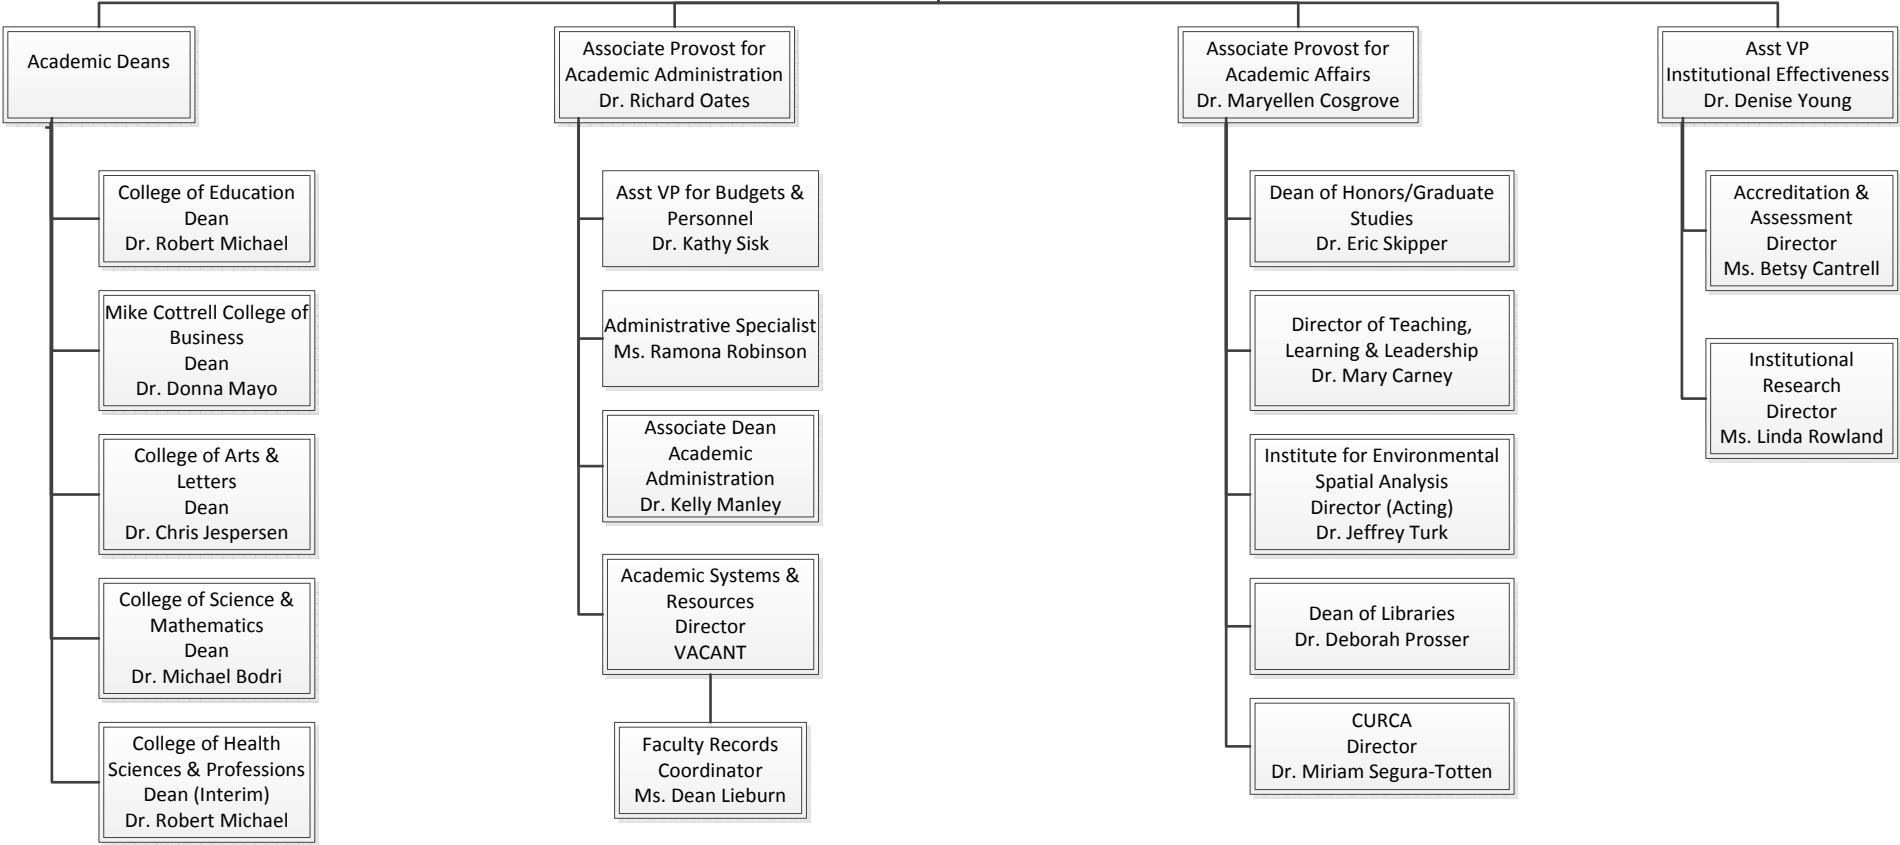

President
5/18/13

Provost
5/29/13

Sr. VP Academic Affairs & Provost
Dr. Patricia Donat

Assistant to the Provost
Ms. Melissa Adams

College of Arts & Letters
5/21/13

College of Education
5/21/2013

College of Health Sciences &
Professions
5/21/2013