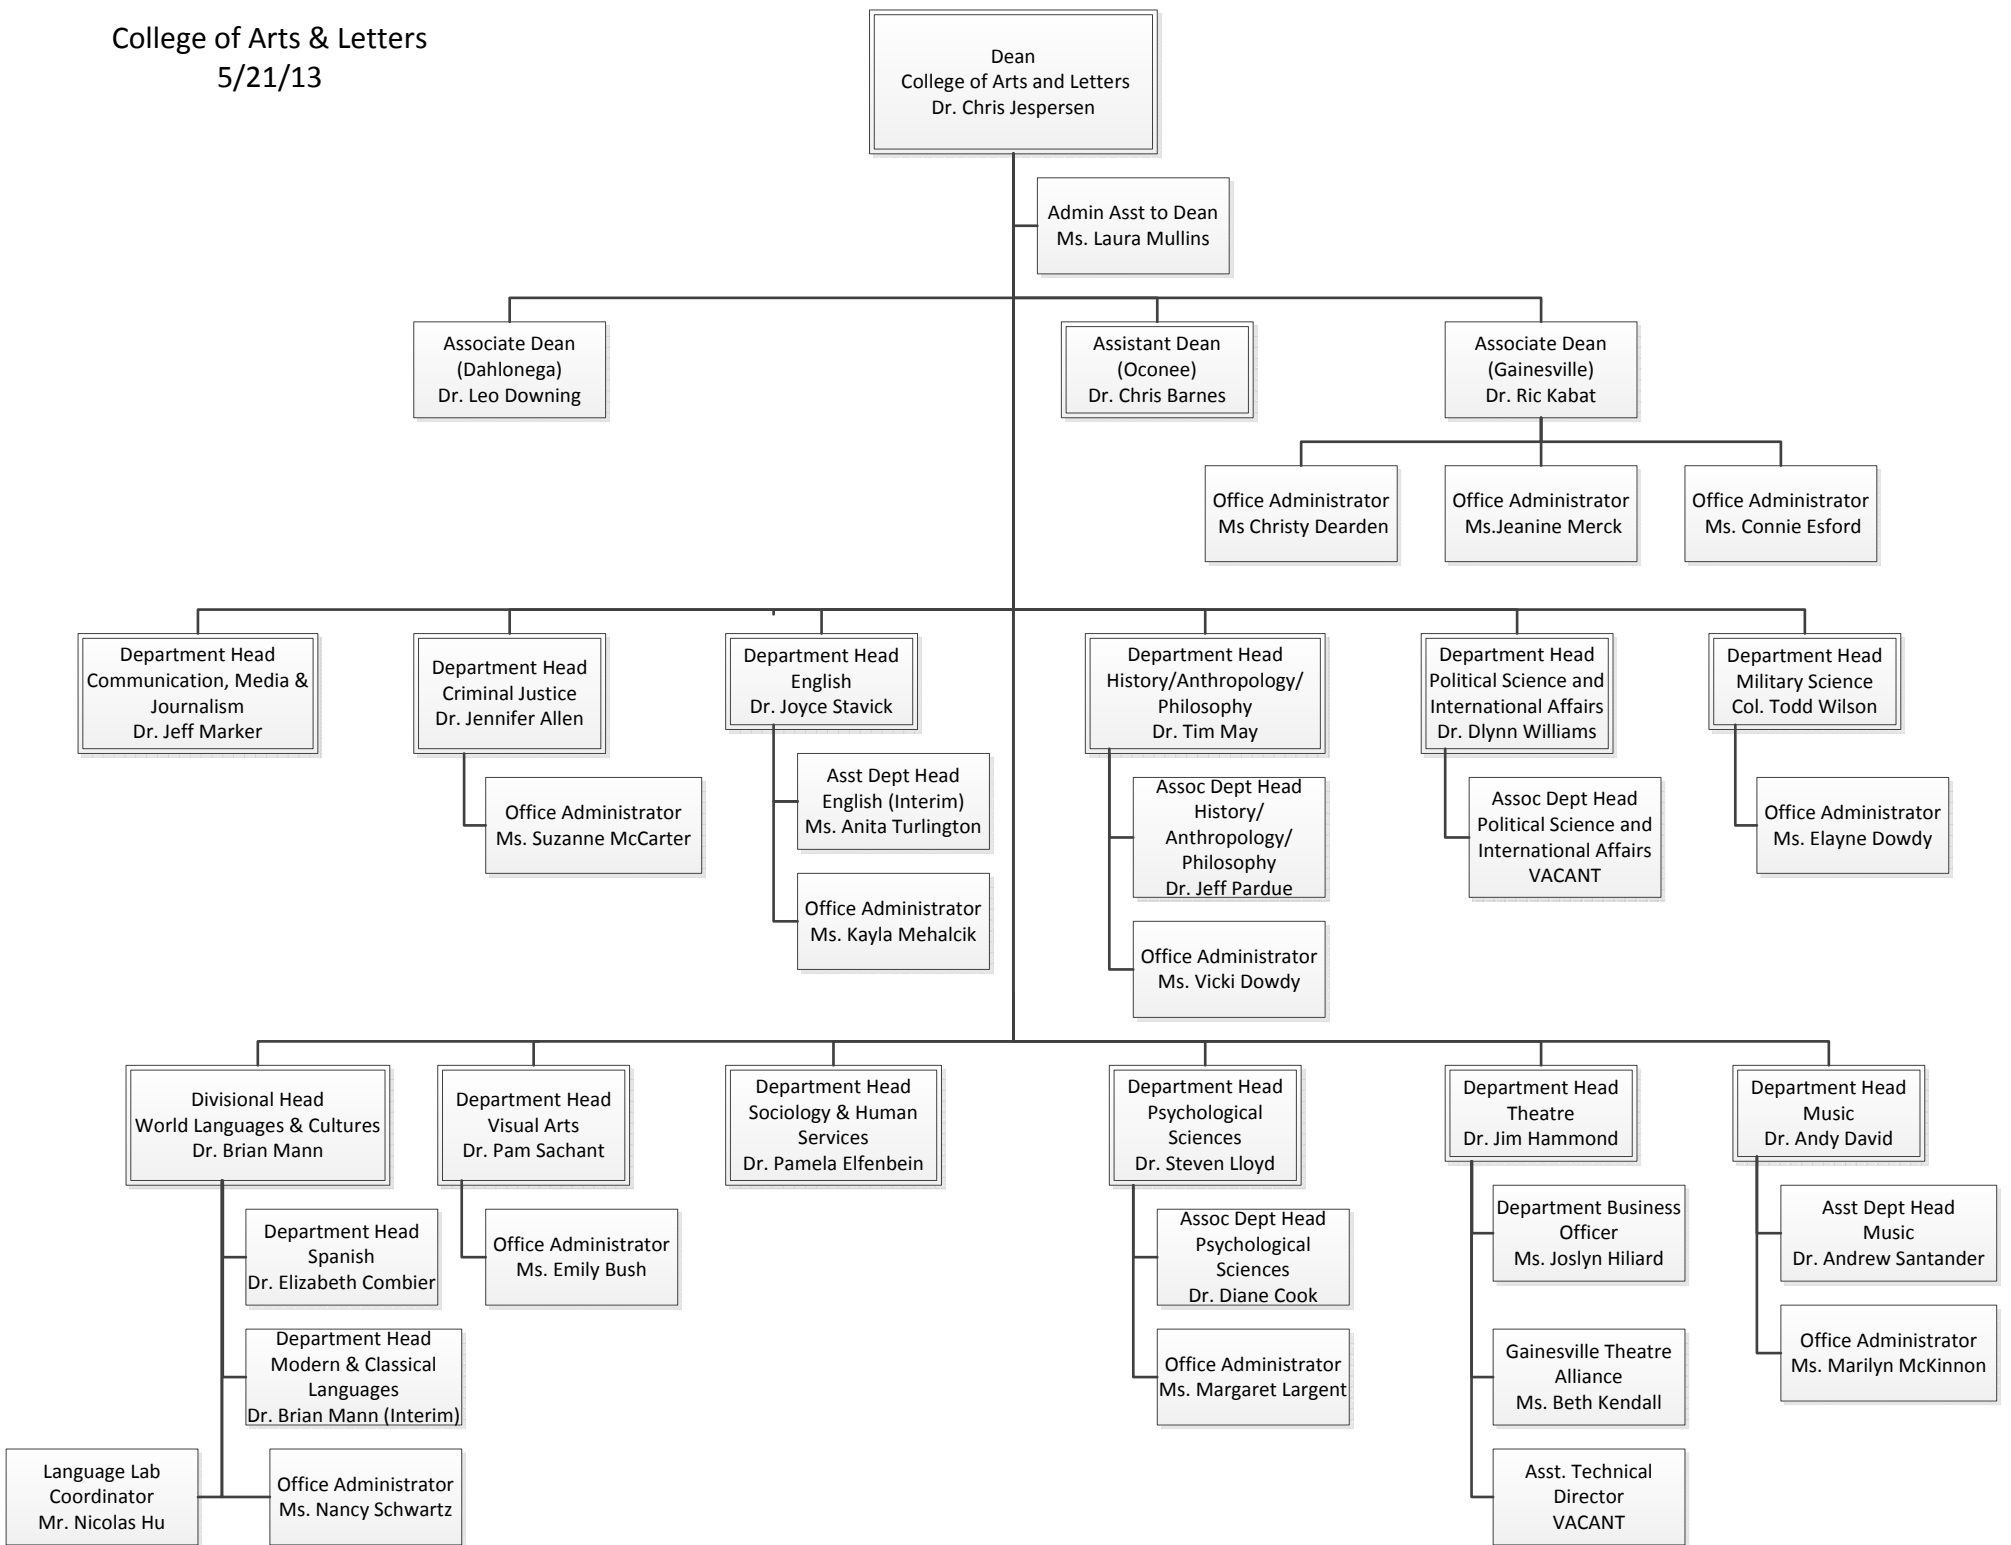

President
5/18/13

Provost
5/29/13

Sr. VP Academic Affairs & Provost
Dr. Patricia Donat

Assistant to the Provost
Ms. Melissa Adams

College of Arts & Letters
5/21/13

College of Education
5/21/2013

College of Health Sciences &
Professions
5/21/2013