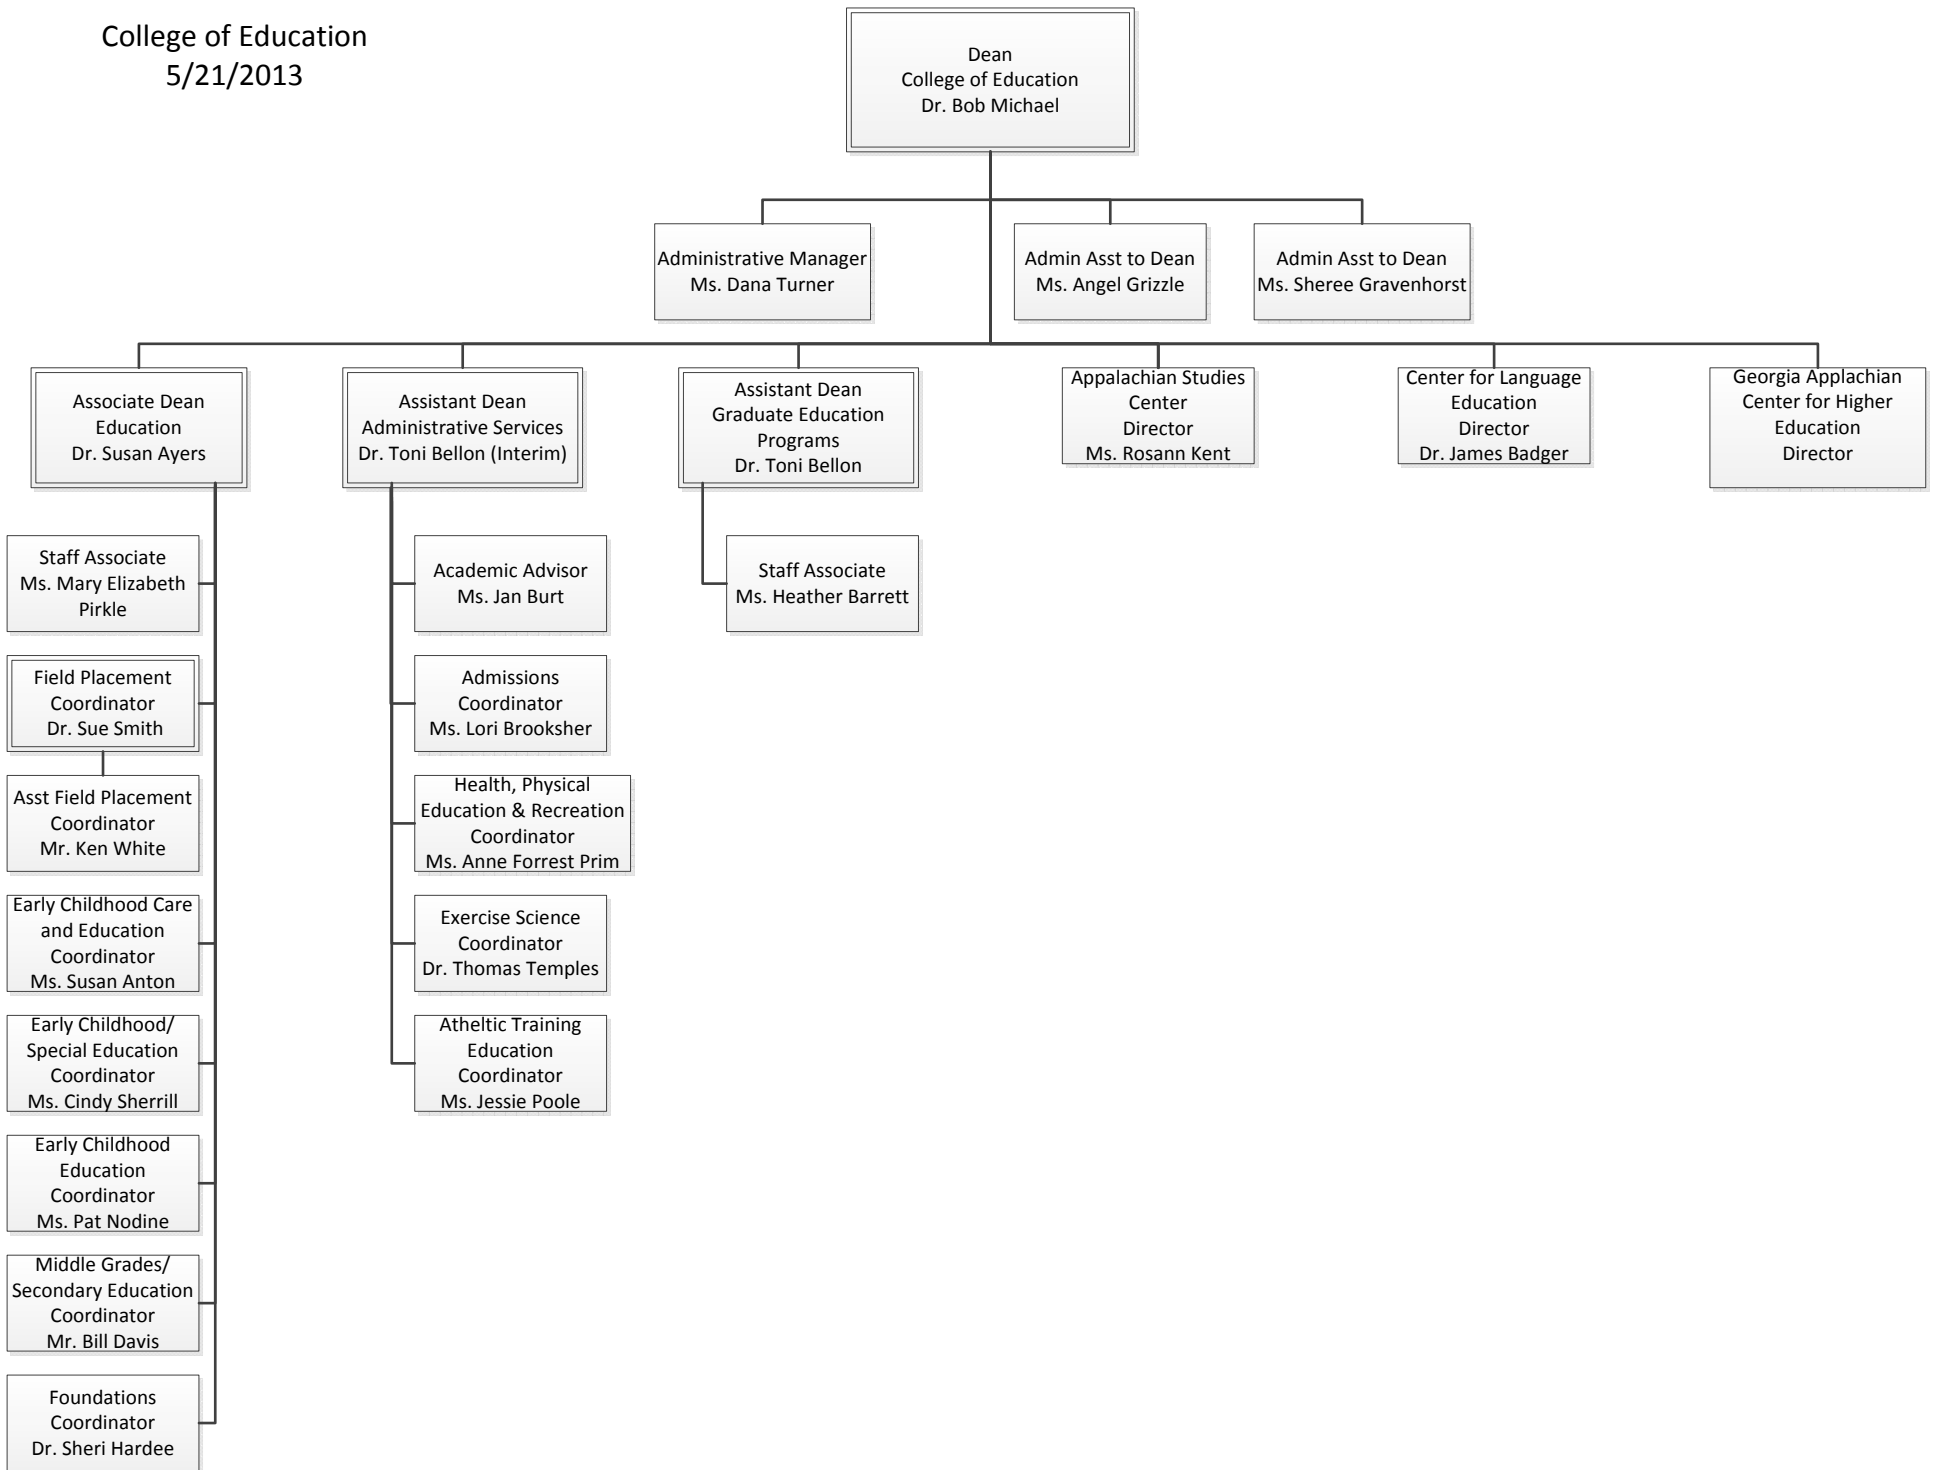

President
5/18/13

Provost
5/29/13

Sr. VP Academic Affairs & Provost
Dr. Patricia Donat

Assistant to the Provost
Ms. Melissa Adams

College of Arts & Letters
5/21/13

College of Education
5/21/2013

College of Health Sciences &
Professions
5/21/2013