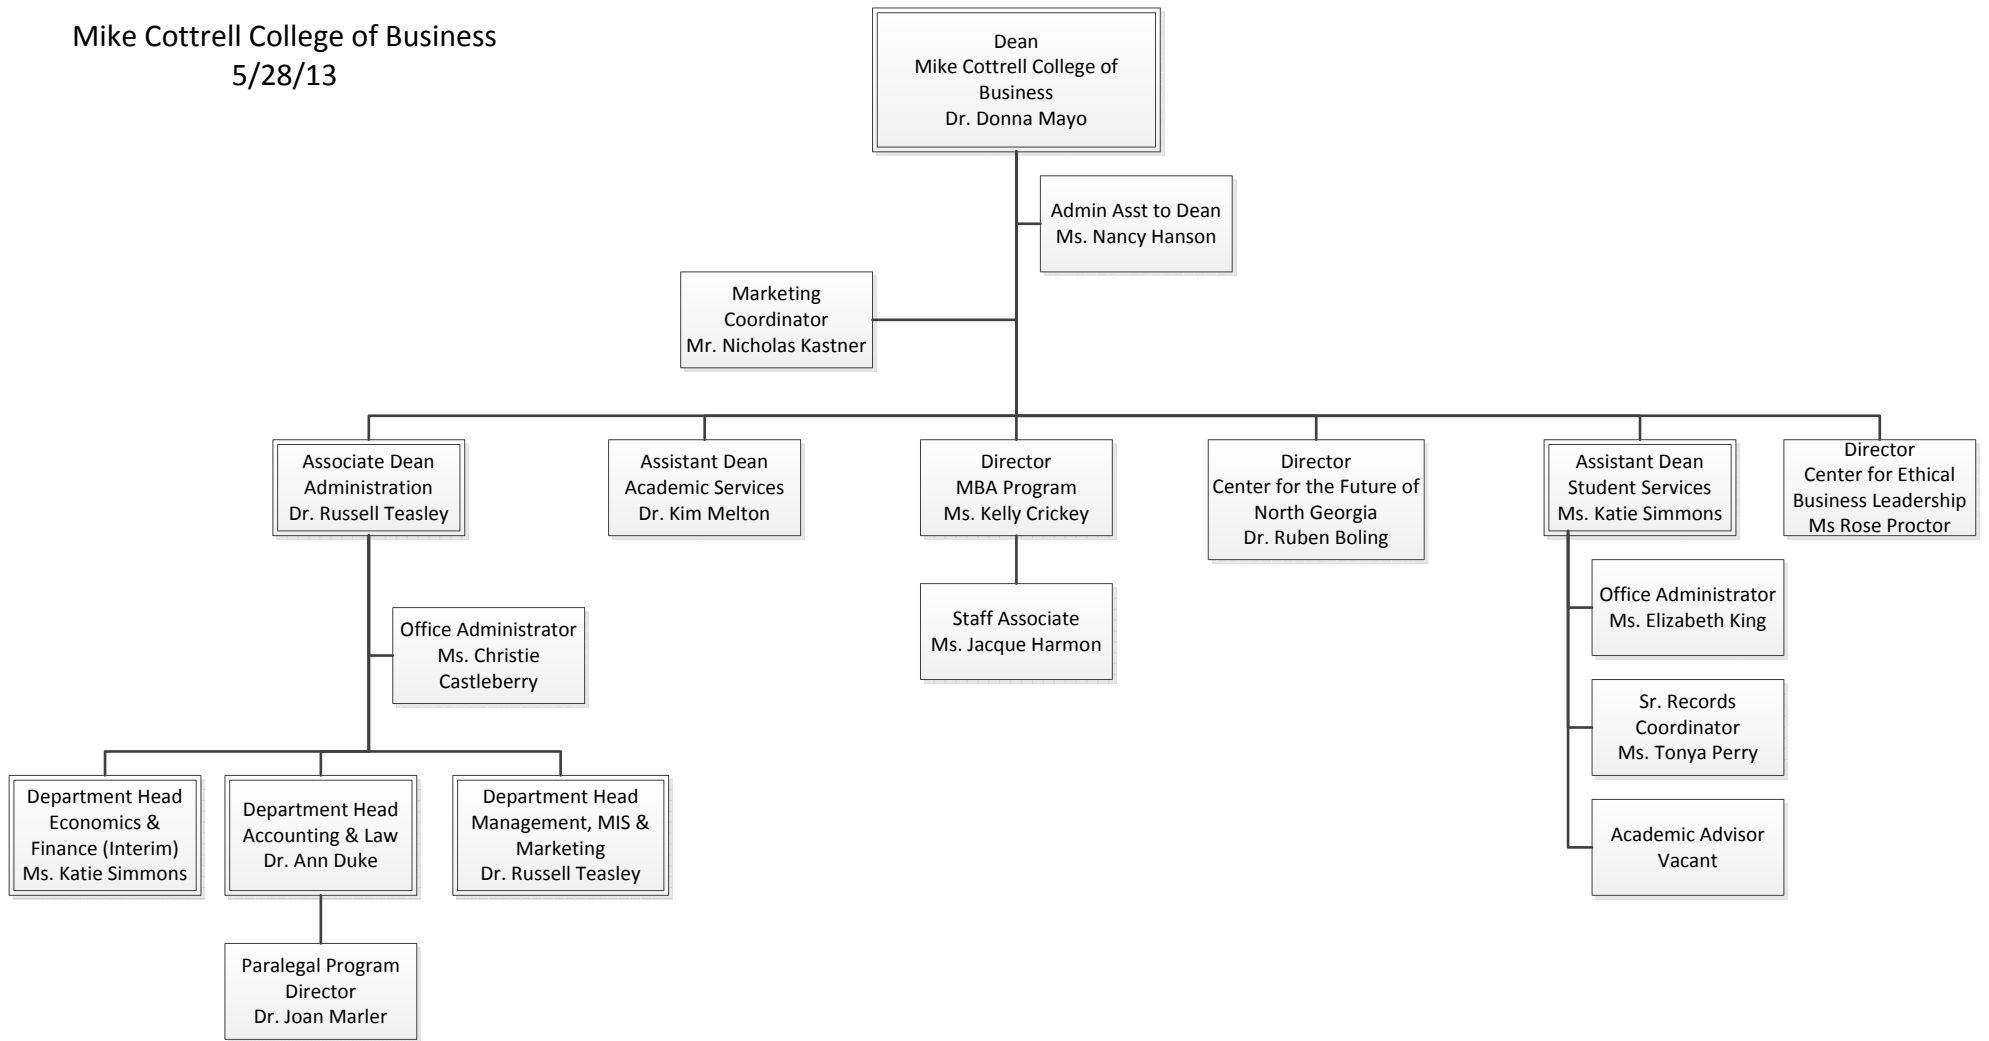

President
5/18/13

Provost
5/29/13

Sr. VP Academic Affairs & Provost
Dr. Patricia Donat

Assistant to the Provost
Ms. Melissa Adams

College of Arts & Letters
5/21/13

College of Education
5/21/2013

College of Health Sciences &
Professions
5/21/2013