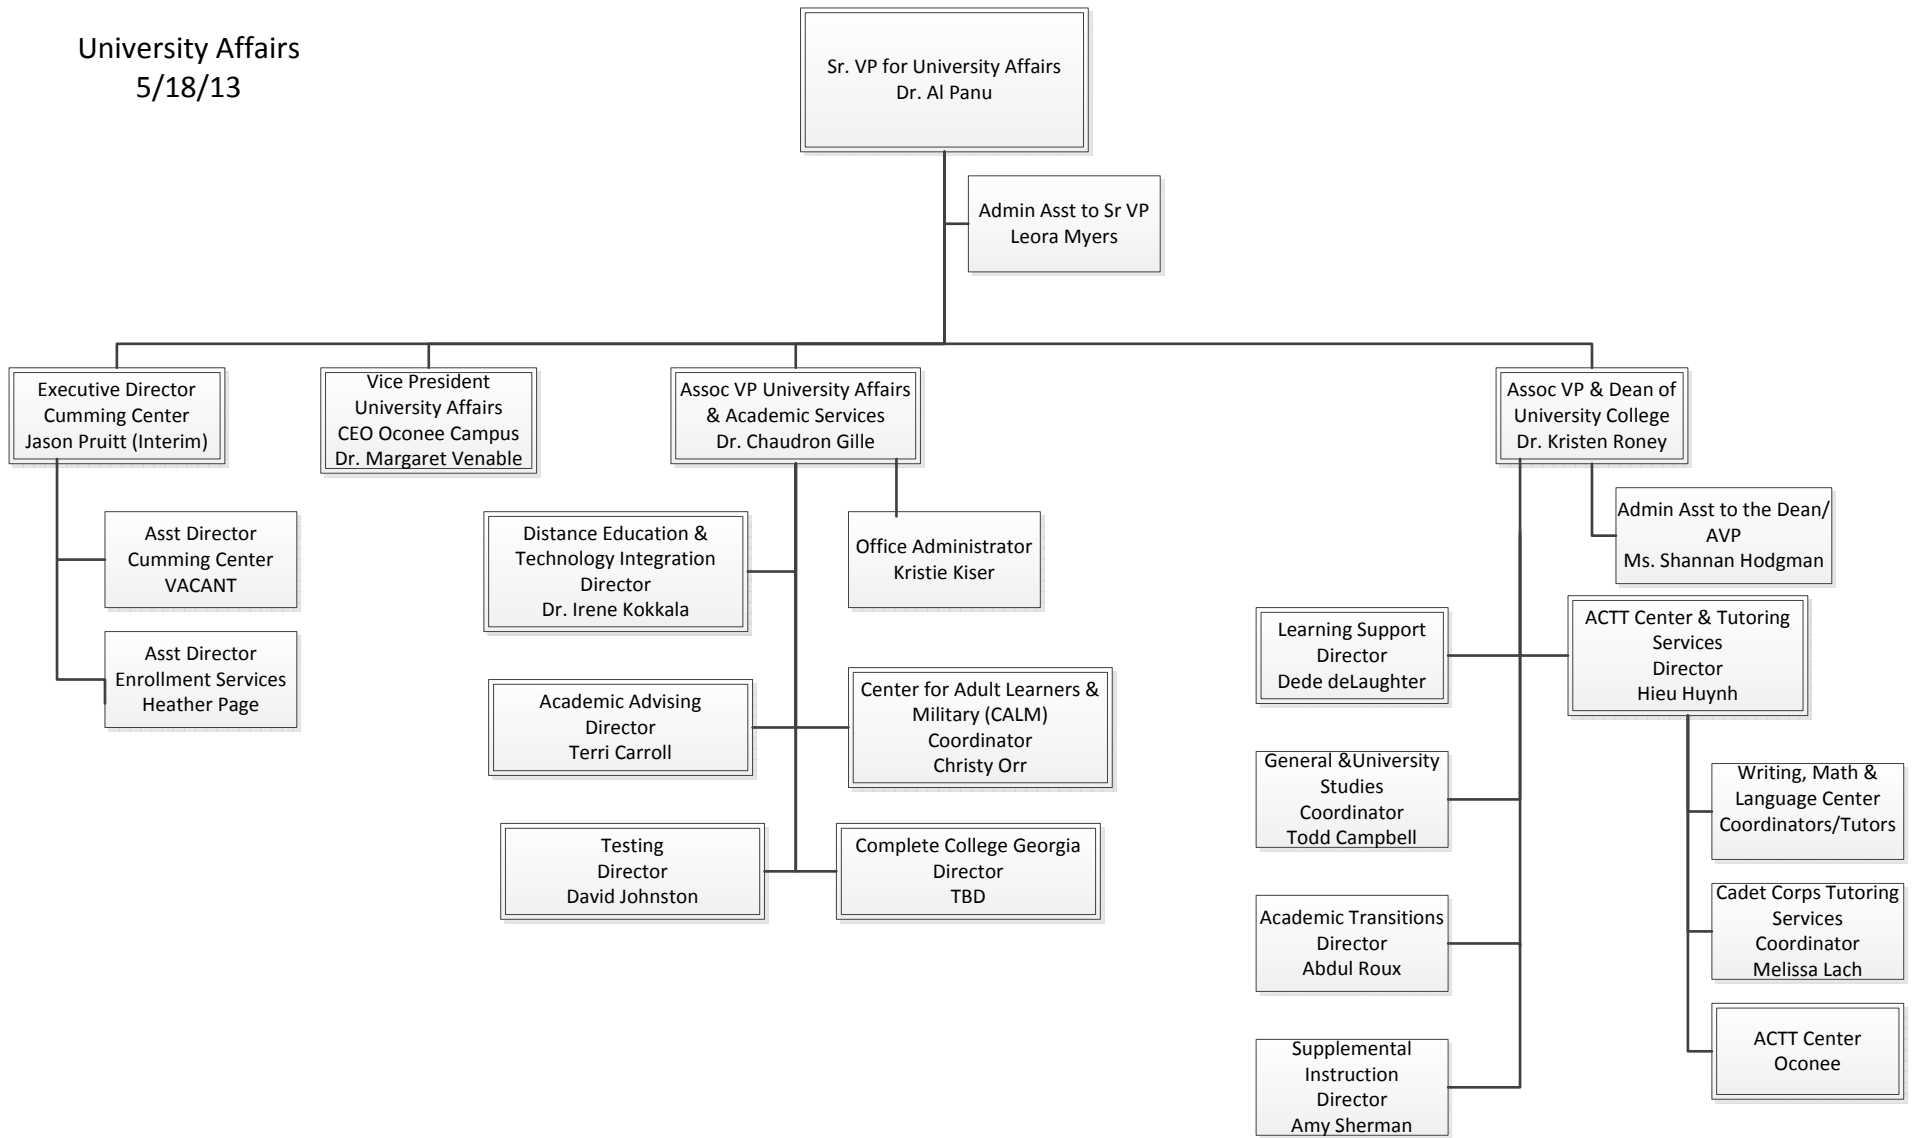

University Affairs
5/18/13